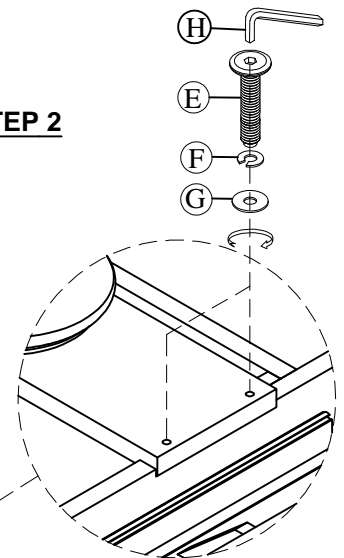

Warning :

- Be sure to check all packing material carefully for small parts, which may have come loose inside the carton during shipment.
- To prevent possible scratches and damage, this furniture **MUST BE ASSEMBLED BY TWO PEOPLE** on a soft surface such as a blanket or carpet.

Components packed with the #47553 Top

Top Panel - 47553 (A) 1 PC.	Leaf (B) 1 PCS.		

Components & Hardware packed with the #47554 Base

Table base - 47554 (C) 2 PCS.	Mounting plate (D) 2 PCS.	Allen Head Bolt ø5/16"x2" (E) 16 PCS.	Spring washer ø5/16" (F) 16 PCS.	Flat Washer ø5/16"x19mm (G) 16 PCS.	5mm Allen Key (H) 1 PC.	

STEP 1

STEP 2