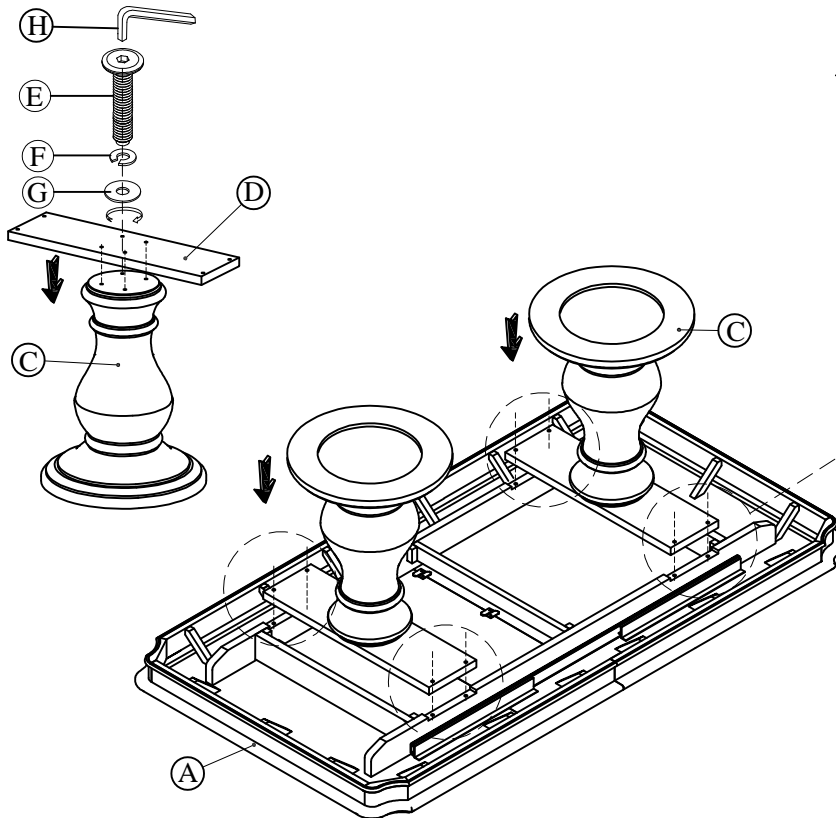

Warning :

- Be sure to check all packing material carefully for small parts, which may have come loose inside the carton during shipment.
- To prevent possible scratches and damage, this furniture **MUST BE ASSEMBLED BY TWO PEOPLE** on a soft surface such as a blanket or carpet.

Components packed with the #47553 Top

Top Panel - 47553 (A) 1 PC.	Leaf (B) 1 PCS.		

Components & Hardware packed with the #47554 Base

Table base - 47554 (C) 2 PCS.	Mounting plate (D) 2 PCS.	Allen Head Bolt ø5/16"x2" (E) 16 PCS.	Spring washer ø5/16" (F) 16 PCS.	Flat Washer ø5/16"x19mm (G) 16 PCS.	5mm Allen Key (H) 1 PC.	

STEP 1

STEP 2