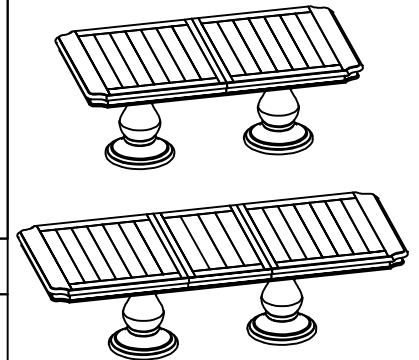

Warning :

- Be sure to check all packing material carefully for small parts, which may have come loose inside the carton during shipment.
- To prevent possible scratches and damage, this furniture **MUST BE ASSEMBLED BY TWO PEOPLE** on a soft surface such as a blanket or carpet.

47553
Double Pedestal Table - Top
47554
Double Pedestal Table - Base

Components packed with the #47553 Top

<p>Top Panel - 47553</p>  <p>(A) 1 PC.</p>	<p>Leaf</p>  <p>(B) 1 PCS.</p>		
--	---	--	--

Components & Hardware packed with the #47554 Base

<p>Table base - 47554</p>  <p>(C) 2 PCS.</p>	<p>Mounting plate</p>  <p>(D) 2 PCS.</p>	<p>Allen Head Bolt ø5/16"x2"</p>  <p>(E) 16 PCS.</p>	<p>Spring washer ø5/16"</p>  <p>(F) 16 PCS.</p>	<p>Flat Washer ø5/16"x19mm</p>  <p>(G) 16 PCS.</p>	<p>5mm Allen Key</p>  <p>(H) 1 PC.</p>	
---	--	--	---	---	--	--